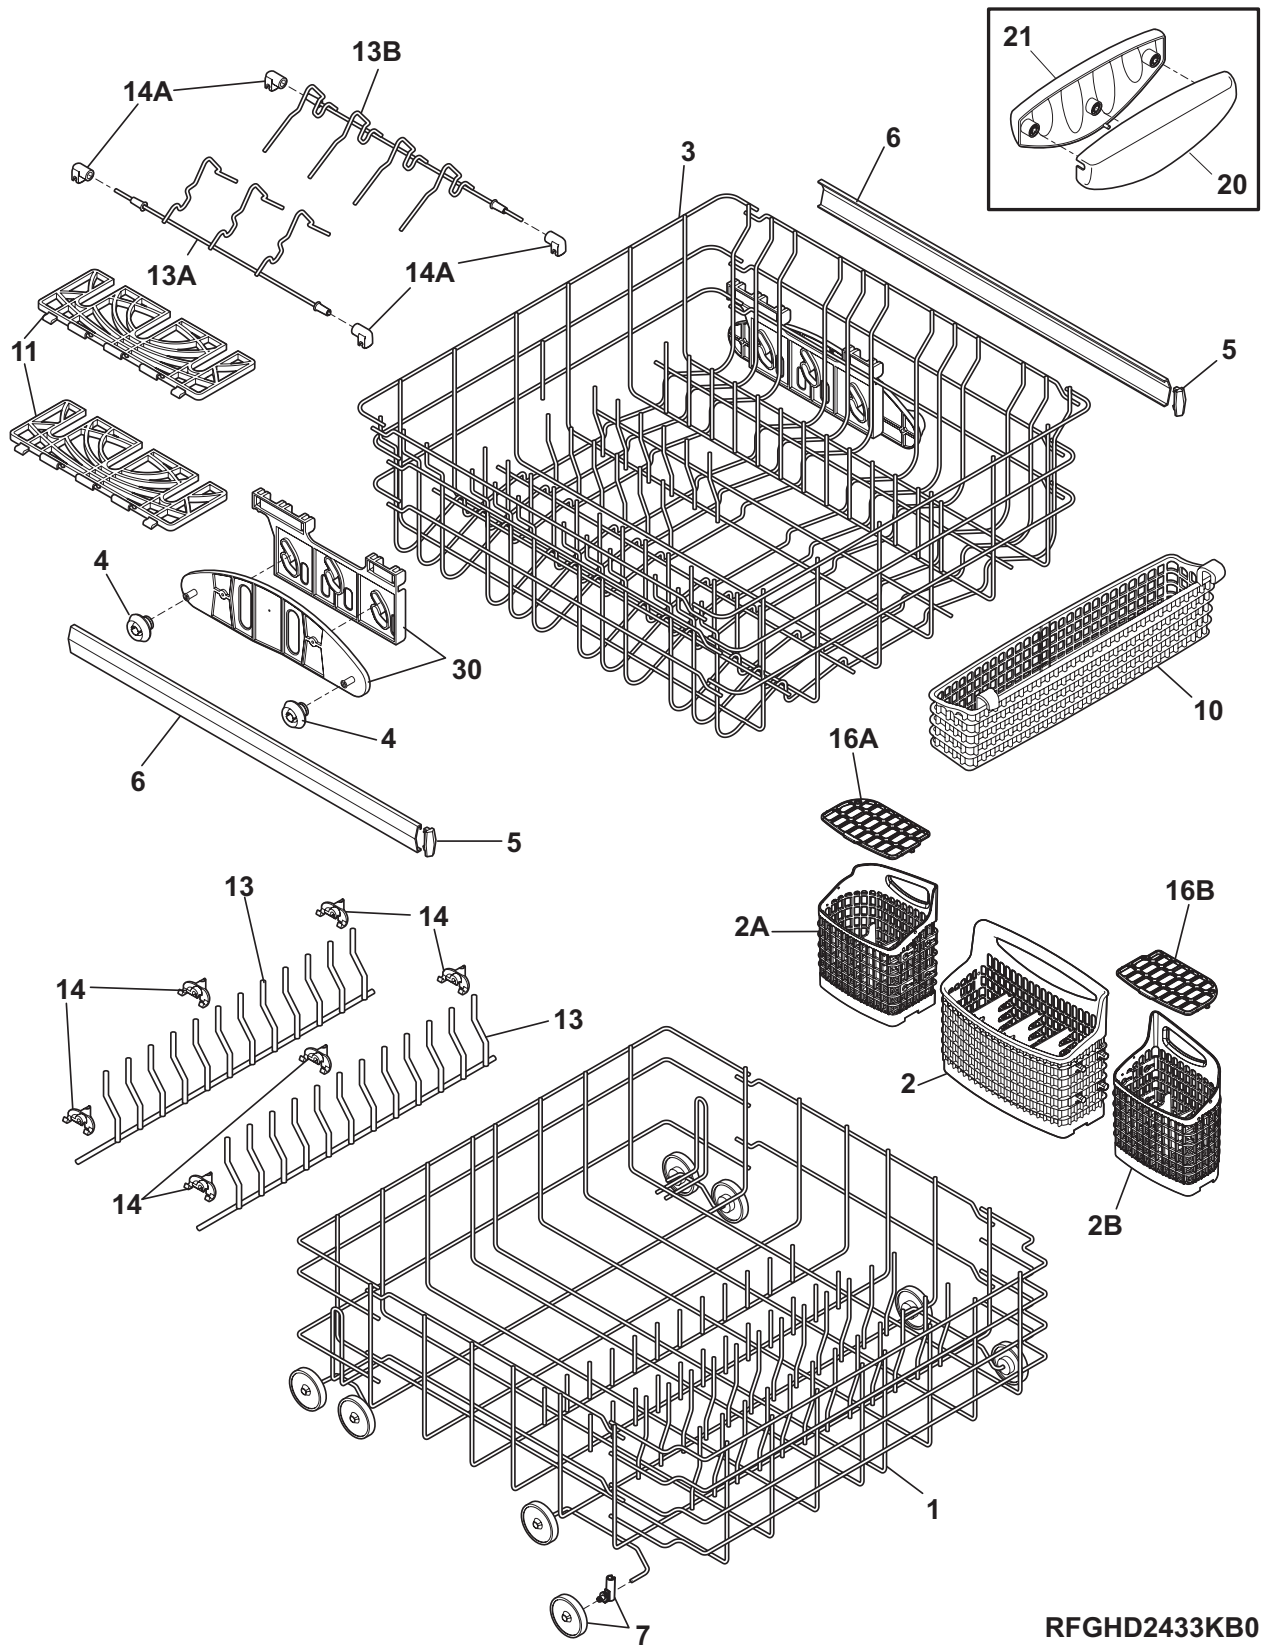

RACKS

RFGHD2433KB0

RACKS

Model Index: A FGHD2433K (FGHD2433KB1)
                      B FGHD2433K (FGHD2433KF1)
                      C FGHD2433K (FGHD2433KW1)

POS. NO	PART NO.		DESCRIPTION
1	154432604	A B C	Rack assy, lower, grey
2	154424002	A B C	Basket, silverware, grey, main
2A	154747801	A B C	Basket, silverware, grey, back
2B	154747901	A B C	Basket, silverware, grey, front
3	154494404	A B C	Rack assy, upper, grey
4	154494502	A B C	Wheel assy., upper rack, (4)
5	5304440996	A B C	Cap, slide, grey, (4)
6	154597801	A B C	Slide, rack, upper, (2)
7	154174503	A B C	Wheel & bracket assy, grey, lower rack, (8)
10	154466902	A B C	Basket, utility, grey
11	154436104	A B C	Shelf, cup, half width, grey
13	154721402	A B C	Fence, fold down, grey, lower rack, (2), full length
13A	154740302	A B C	Fence, multi, 3 wire, LH, upper rack
13B	154740402	A B C	Fence, multi, 4 wire, RH, upper rack
14	154428402	A B C	Bracket, fold down fence, grey, lower rack, (6)
14A	154242003	A B C	Bracket, multi fence, grey, upper rack, (4)
16A	154748101	A B C	Lid, back basket
16B	154748001	A B C	Lid, front basket
20	154732602	A B C	Handle, pull, front, upper rack
21	154530902	A B C	Handle, pull, grey, rear, upper rack
30	154780102	A B C	Bracket, adjustment, LH, upper rack, assembly
30*	154780202	A B C	Bracket, adjustment, RH, upper rack, assembly